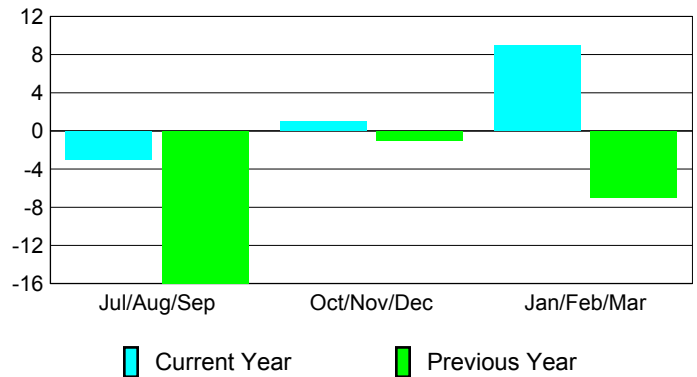

Membership Results
2009-2010

Membership
2008-2009

Month	Net Memb Goal	Actual New Memb	Actual Dropped Memb	Gain/Loss of Memb	Gain/Loss of Memb
Jul/Aug/Sep	0	23	-26	-3	-16
Oct/Nov/Dec	0	22	-21	1	-1
Jan/Feb/Mar	0	34	-25	9	-7
Totals	0	79	-72	7	-24

Membership Results 2009-2010

Goal, New, Dropped, Gain/Loss

Comparison of Membership Gain/Loss

Current Year Compared to the Previous Year

Gender Comparison 2009-2010

Jul/Aug/Sep

Oct/Nov/Dec

Jan/Feb/Mar