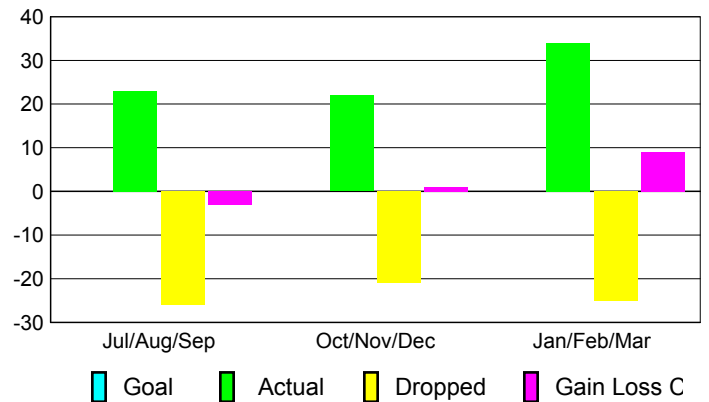

Membership Results 2009-2010

Goal, New, Dropped, Gain/Loss

Comparison of Membership Gain/Loss

Current Year Compared to the Previous Year